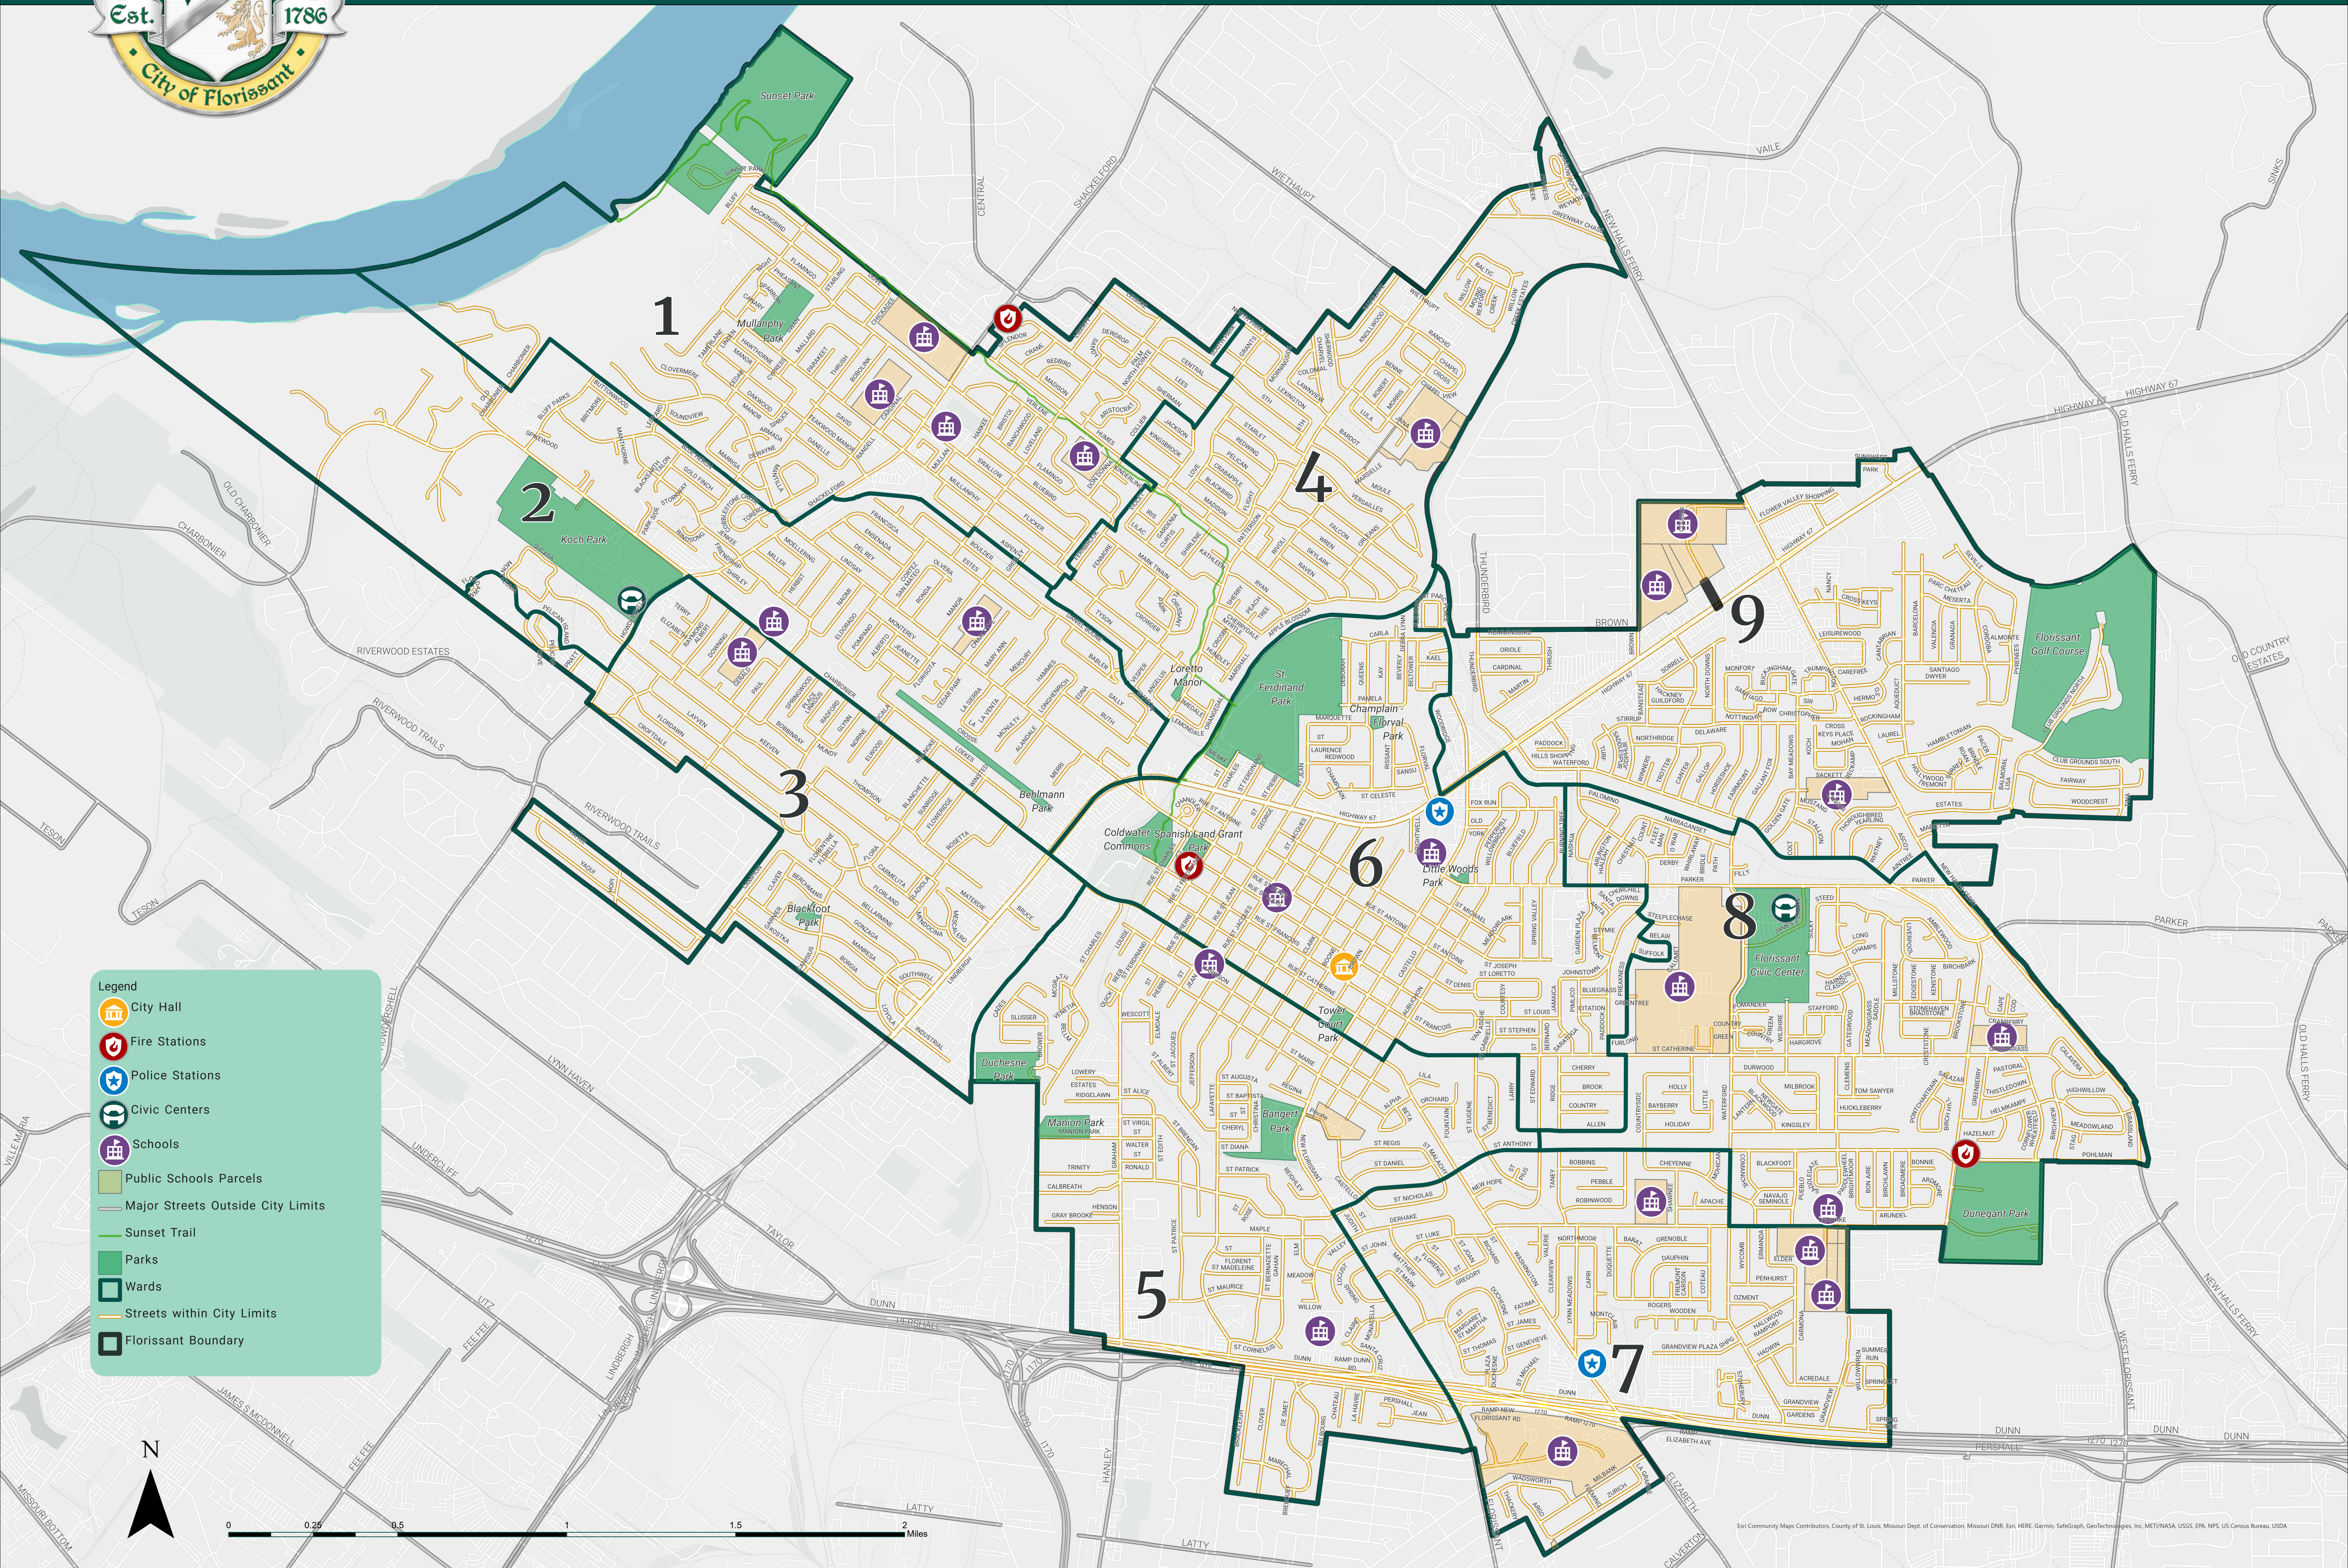

Municipal Wards

City of
Florissant
St Louis County, Missouri

Legend

- City Hall
- Fire Stations
- Police Stations
- Civic Centers
- Schools
- Public Schools Parcels
- Major Streets Outside City Limits
- Sunset Trail
- Parks
- Wards
- Streets within City Limits
- Florissant Boundary