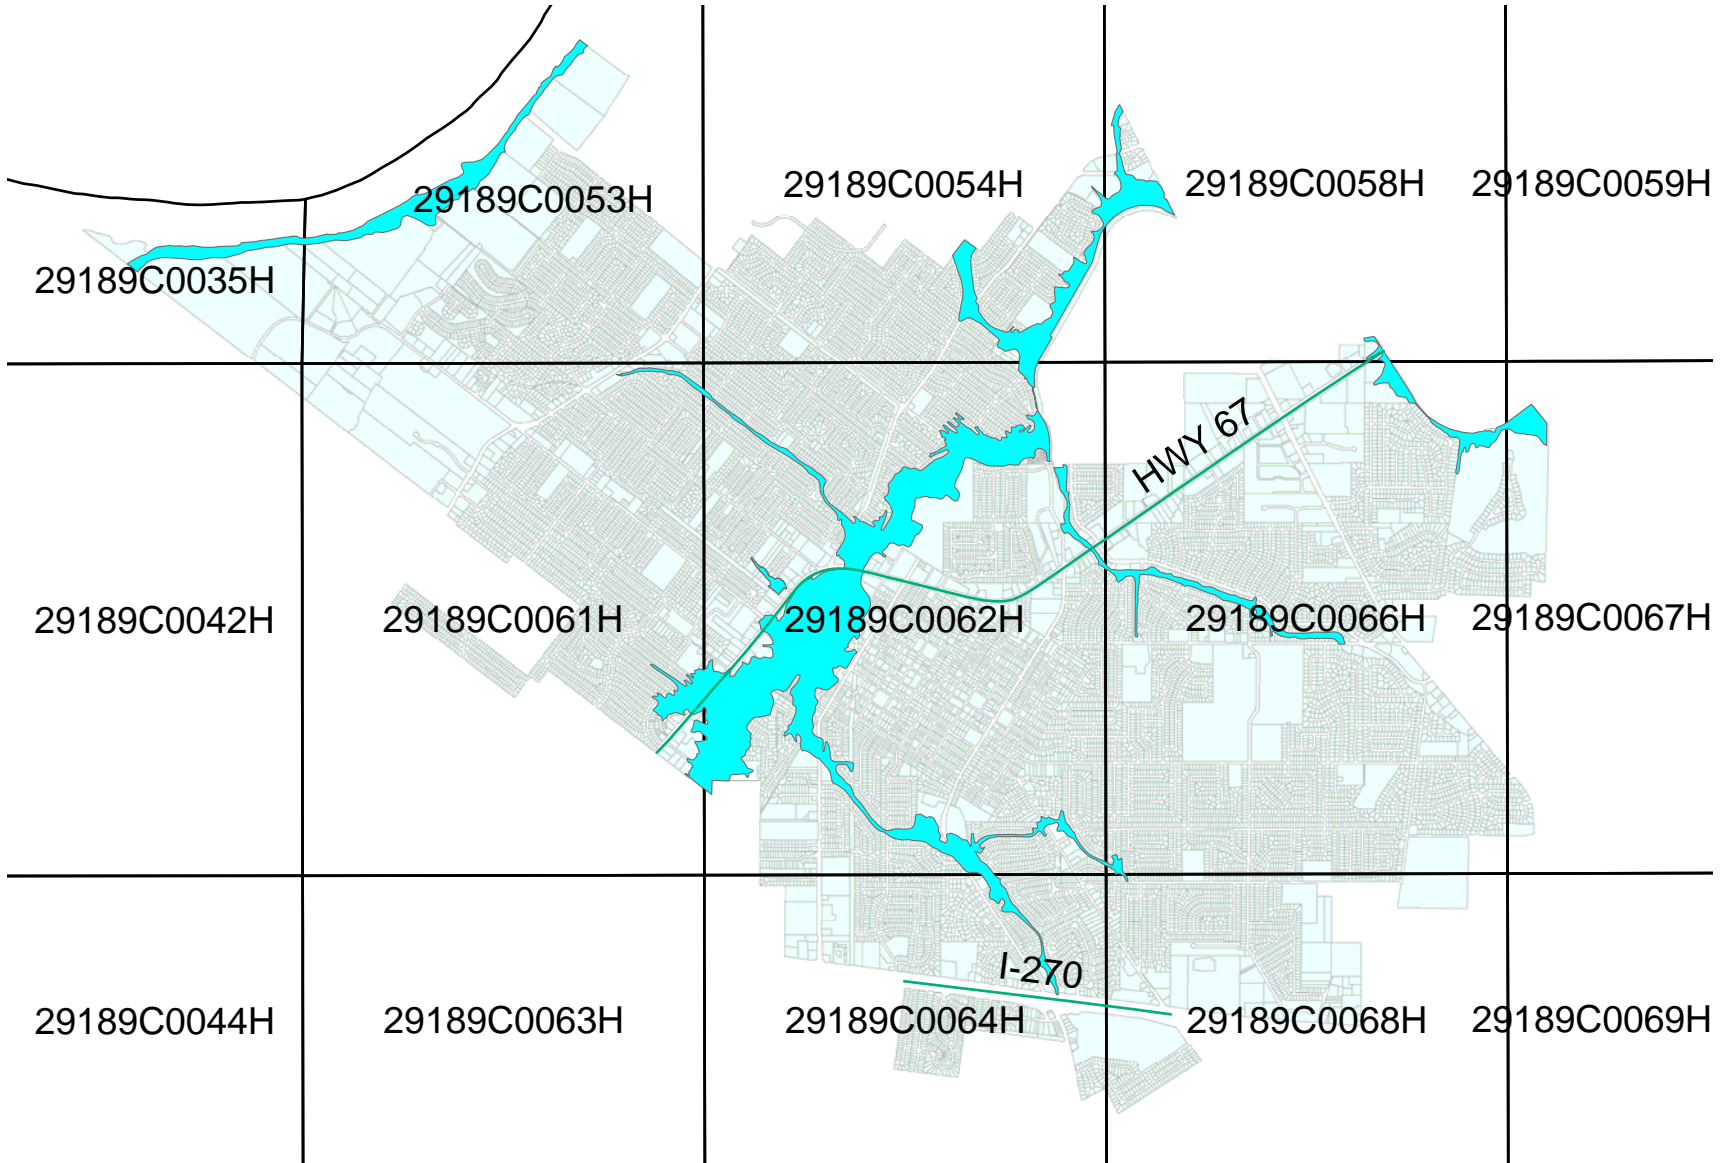

CITY OF FLORISSANT FLOODPLAIN MAP

PUBLIC WORKS
DEPARTMENT
ENGINEERING DIVISION

Legend

- FEMA FIRM PANEL
- 100 YR FLOODPLAIN

REVISED 8-17-11